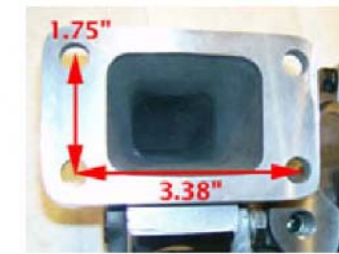

Turbos - S200 Turbocharger - For any application of 300-550 whp

Turbo part#	Compressor Wheel			Turbine Wheel	
	Ind.	Exd.	Trim	Ind.	Exd.
S256	56mm	80mm	50	61.5mm	69.5mm
S256	56mm	80mm	50	64mm	74mm
S259	59mm	80mm	44	61.5mm	69.5mm
S259	59mm	80mm	44	64mm	74mm

Turbos - S300 Turbocharger - For any application of 500-900 whp

Turbo part#	Compressor Wheel		Turbine Wheel		
	Ind.	Exd.	Ind.	Exd.	
S362	62mm	84.6mm	54	76.3mm	67.6mm
S364	64mm	87.6mm	54	76.1mm	66.7mm
S366	66mm	92.7mm	51	76.3mm	67.7mm
S366	66mm	92.7mm	51	80.1mm	71.0mm
S368	68mm	101.9mm	45	83.4mm	74.3mm
S372	71.8mm	101.9mm	50	83.4mm	74.3mm
S375	74.6mm	101.9mm	50	83.4mm	74.3mm
S375	74.6mm	101.9mm	50	87mm	80mm

Turbos - S400 Turbocharger - For any application of 500-1800 whp

Turbo part#	Compressor Wheel		Turbine Wheel	
	Ind.	Exd.	Ind.	Exd.
S472	72mm	101.9mm	83mm	75mm
S472	72mm	101.9mm	87mm	80mm
S472	72mm	101.9mm	96mm	88mm
S475	75mm	101.9mm	83mm	75mm
S475	75mm	101.9mm	87mm	80mm
S475	75mm	101.9mm	96mm	88mm
S480	80mm	110mm	87mm	80mm
S480	80mm	110mm	96mm	88mm
S483	83mm	119mm	87mm	80mm
S483	83mm	119mm	96mm	88mm
S487	87mm		108mm	98mm
S491	91mm		108mm	98mm