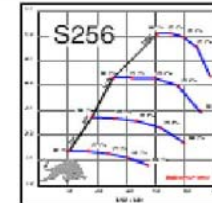

Turbos - S200 Turbocharger - For any application of 300-550 whp

Turbo part#	Compressor Wheel			Turbine Wheel	
	Ind.	Exd.	Trim	Ind.	Exd.
S256	56mm	80mm	50	61.5mm	69.5mm
S256	56mm	80mm	50	64mm	74mm
S259	59mm	80mm	44	61.5mm	69.5mm
S259	59mm	80mm	44	64mm	74mm

Turbos - S300 Turbocharger - For any application of 500-900 whp

Turbo part#	Compressor Wheel		Turbine Wheel		
	Ind.	Exd.	Ind.	Exd.	
S362	62mm	84.6mm	54	76.3mm	67.6mm
S364	64mm	87.6mm	54	76.1mm	66.7mm
S366	66mm	92.7mm	51	76.3mm	67.7mm
S366	66mm	92.7mm	51	80.1mm	71.0mm
S368	68mm	101.9mm	45	83.4mm	74.3mm
S372	71.8mm	101.9mm	50	83.4mm	74.3mm
S375	74.6mm	101.9mm	50	83.4mm	74.3mm
S375	74.6mm	101.9mm	50	87mm	80mm