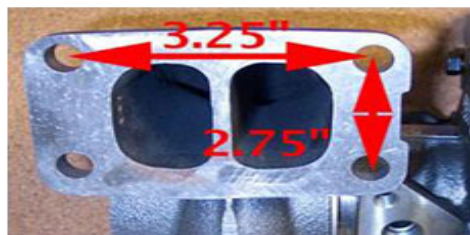

Turbos - S200 Turbocharger - For any application of 300-550 whp

Turbo part#	Compressor Wheel			Turbine Wheel	
	Ind.	Exd.	Trim	Ind.	Exd.
S256	56mm	80mm	50	61.5mm	69.5mm
S256	56mm	80mm	50	64mm	74mm
S259	59mm	80mm	44	61.5mm	69.5mm
S259	59mm	80mm	44	64mm	74mm

Turbine Options			
part#	outlet	inlet	a/r
210100-1	DSM wg	DSM	.55
210100-2	DSM	DSM	.55
210100-3	4 bolt	T3	.55
210100-4	SVO 5	T3	.55
210100-5	4 bolt	T3	.70
210100-6	6 bolt	T3	.76
210100-7	6 bolt	T3	.85

Turbos - S300 Turbocharger - For any application of 500-900 whp

Turbo part#	Compressor Wheel		Turbine Wheel		
	Ind.	Exd.	Ind.	Exd.	
S362	62mm	84.6mm	54	76.3mm	67.6mm
S364	64mm	87.6mm	54	76.1mm	66.7mm
S366	66mm	92.7mm	51	76.3mm	67.7mm
S366	66mm	92.7mm	51	80.1mm	71.0mm
S368	68mm	101.9mm	45	83.4mm	74.3mm
S372	71.8mm	101.9mm	50	83.4mm	74.3mm
S375	74.6mm	101.9mm	50	83.4mm	74.3mm
S375	74.6mm	101.9mm	50	87mm	80mm

Turbos - S400 Turbocharger - For any application of 500-1800 whp

Turbo part#	Compressor Wheel		Turbine Wheel	
	Ind.	Exd.	Ind.	Exd.
S472	72mm	101.9mm	83mm	75mm
S472	72mm	101.9mm	87mm	80mm
S472	72mm	101.9mm	96mm	88mm
S475	75mm	101.9mm	83mm	75mm
S475	75mm	101.9mm	87mm	80mm
S475	75mm	101.9mm	96mm	88mm
S480	80mm	110mm	87mm	80mm
S480	80mm	110mm	96mm	88mm
S483	83mm	119mm	87mm	80mm
S483	83mm	119mm	96mm	88mm
S487	87mm		108mm	98mm
S491	91mm		108mm	98mm