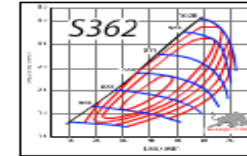

Turbos - S300 Turbocharger - For any application of 500-900 whp

Turbo part#	Compressor Wheel		Turbine Wheel		
	Ind.	Exd.	Ind.	Exd.	
S362	62mm	84.6mm	54	76.3mm	67.6mm
S364	64mm	87.6mm	54	76.1mm	66.7mm
S366	66mm	92.7mm	51	76.3mm	67.7mm
S366	66mm	92.7mm	51	80.1mm	71.0mm
S368	68mm	101.9mm	45	83.4mm	74.3mm
S372	71.8mm	101.9mm	50	83.4mm	74.3mm
S375	74.6mm	101.9mm	50	83.4mm	74.3mm
S375	74.6mm	101.9mm	50	87mm	80mm

Turbine Options			
part#	outlet	inlet	a/r
310100-1	SVO 5	T3	.55
310100-2	4 Bolt	T3	.55
310100-3	6 Bolt	T3	.70
310100-4	6 Bolt	T3	.85
310100-6	V-Band	T4	.88
310100-7	V-Band	T4	.91
310100-9	V-Band	T4	.90
310100-10	V-Band	T4	.90
310100-11	V-Band	T4	1.10
310100-12	V-Band	T4	1.10
310100-13	V-Band	T4	1.25