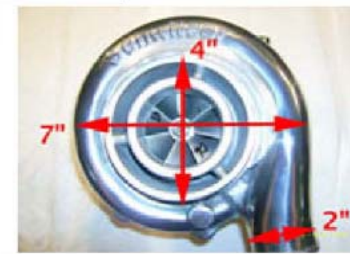

Turbos - S200 Turbocharger - For any application of 300-550 whp

Turbo part#	Compressor Wheel			Turbine Wheel	
	Ind.	Exd.	Trim	Ind.	Exd.
S256	56mm	80mm	50	61.5mm	69.5mm
S256	56mm	80mm	50	64mm	74mm
S259	59mm	80mm	44	61.5mm	69.5mm
S259	59mm	80mm	44	64mm	74mm

Turbine Options			
part#	outlet	inlet	a/r
210100-1	DSM wg	DSM	.55
210100-2	DSM	DSM	.55
210100-3	4 bolt	T3	.55
210100-4	SVO 5	T3	.55
210100-5	4 bolt	T3	.70
210100-6	6 bolt	T3	.76
210100-7	6 bolt	T3	.85

Turbos - S300 Turbocharger - For any application of 500-900 whp

Turbo part#	Compressor Wheel		Turbine Wheel		
	Ind.	Exd.	Ind.	Exd.	
S362	62mm	84.6mm	54	76.3mm	67.6mm
S364	64mm	87.6mm	54	76.1mm	66.7mm
S366	66mm	92.7mm	51	76.3mm	67.7mm
S366	66mm	92.7mm	51	80.1mm	71.0mm
S368	68mm	101.9mm	45	83.4mm	74.3mm
S372	71.8mm	101.9mm	50	83.4mm	74.3mm
S375	74.6mm	101.9mm	50	83.4mm	74.3mm
S375	74.6mm	101.9mm	50	87mm	80mm

Turbos - S400 Turbocharger - For any application of 500-1800 whp

Turbo part#	Compressor Wheel		Turbine Wheel	
	Ind.	Exd.	Ind.	Exd.
S472	72mm	101.9mm	83mm	75mm
S472	72mm	101.9mm	87mm	80mm
S472	72mm	101.9mm	96mm	88mm
S475	75mm	101.9mm	83mm	75mm
S475	75mm	101.9mm	87mm	80mm
S475	75mm	101.9mm	96mm	88mm
S480	80mm	110mm	87mm	80mm
S480	80mm	110mm	96mm	88mm
S483	83mm	119mm	87mm	80mm
S483	83mm	119mm	96mm	88mm
S487	87mm		108mm	98mm
S491	91mm		108mm	98mm