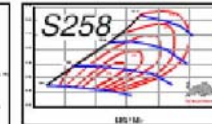

Turbos - S200 Turbocharger - For any application of 300-550 whp

Turbo part#	Compressor Wheel			Turbine Wheel	
	Ind.	Exd.	Trim	Ind.	Exd.
S256	56mm	80mm	50	61.5mm	69.5mm
S256	56mm	80mm	50	64mm	74mm
S259	59mm	80mm	44	61.5mm	69.5mm
S259	59mm	80mm	44	64mm	74mm

Turbos - S300 Turbocharger - For any application of 500-900 whp

Turbo part#	Compressor Wheel		Turbine Wheel		
	Ind.	Exd.	Ind.	Exd.	
S362	62mm	84.6mm	54	76.3mm	67.6mm
S364	64mm	87.6mm	54	76.1mm	66.7mm
S366	66mm	92.7mm	51	76.3mm	67.7mm
S366	66mm	92.7mm	51	80.1mm	71.0mm
S368	68mm	101.9mm	45	83.4mm	74.3mm
S372	71.8mm	101.9mm	50	83.4mm	74.3mm
S375	74.6mm	101.9mm	50	83.4mm	74.3mm
S375	74.6mm	101.9mm	50	87mm	80mm

Turbos - S400 Turbocharger - For any application of 500-1800 whp

Turbo part#	Compressor Wheel		Turbine Wheel	
	Ind.	Exd.	Ind.	Exd.
S472	72mm	101.9mm	83mm	75mm
S472	72mm	101.9mm	87mm	80mm
S472	72mm	101.9mm	96mm	88mm
S475	75mm	101.9mm	83mm	75mm
S475	75mm	101.9mm	87mm	80mm
S475	75mm	101.9mm	96mm	88mm
S480	80mm	110mm	87mm	80mm
S480	80mm	110mm	96mm	88mm
S483	83mm	119mm	87mm	80mm
S483	83mm	119mm	96mm	88mm
S487	87mm		108mm	98mm
S491	91mm		108mm	98mm