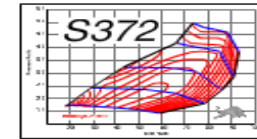

Turbos - S300 Turbocharger - For any application of 500-900 whp

Turbo part#	Compressor Wheel		Turbine Wheel		
	Ind.	Exd.	Ind.	Exd.	
S362	62mm	84.6mm	54	76.3mm	67.6mm
S364	64mm	87.6mm	54	76.1mm	66.7mm
S366	66mm	92.7mm	51	76.3mm	67.7mm
S366	66mm	92.7mm	51	80.1mm	71.0mm
S368	68mm	101.9mm	45	83.4mm	74.3mm
S372	71.8mm	101.9mm	50	83.4mm	74.3mm
S375	74.6mm	101.9mm	50	83.4mm	74.3mm
S375	74.6mm	101.9mm	50	87mm	80mm

Turbine Options			
part#	outlet	inlet	a/r
310100-1	SVO 5	T3	.55
310100-2	4 Bolt	T3	.55
310100-3	6 Bolt	T3	.70
310100-4	6 Bolt	T3	.85
310100-6	V-Band	T4	.88
310100-7	V-Band	T4	.91
310100-9	V-Band	T4	.90
310100-10	V-Band	T4	.90
310100-11	V-Band	T4	1.10
310100-12	V-Band	T4	1.10
310100-13	V-Band	T4	1.25