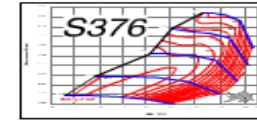

Turbos - S300 Turbocharger - For any application of 500-900 whp

Turbo part#	Compressor Wheel		Turbine Wheel		
	Ind.	Exd.	Ind.	Exd.	
S362	62mm	84.6mm	54	76.3mm	67.6mm
S364	64mm	87.6mm	54	76.1mm	66.7mm
S366	66mm	92.7mm	51	76.3mm	67.7mm
S366	66mm	92.7mm	51	80.1mm	71.0mm
S368	68mm	101.9mm	45	83.4mm	74.3mm
S372	71.8mm	101.9mm	50	83.4mm	74.3mm
S375	74.6mm	101.9mm	50	83.4mm	74.3mm
S375	74.6mm	101.9mm	50	87mm	80mm

Turbine Options			
part#	outlet	inlet	a/r
310100-1	SVO 5	T3	.55
310100-2	4 Bolt	T3	.55
310100-3	6 Bolt	T3	.70
310100-4	6 Bolt	T3	.85
310100-6	V-Band	T4	.88
310100-7	V-Band	T4	.91
310100-9	V-Band	T4	.90
310100-10	V-Band	T4	.90
310100-11	V-Band	T4	1.10
310100-12	V-Band	T4	1.10
310100-13	V-Band	T4	1.25