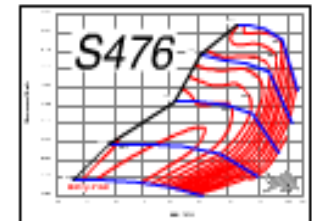

Turbos - S300 Turbocharger - For any application of 500-900 whp

Turbo part#	Compressor Wheel		Turbine Wheel		
	Ind.	Exd.	Ind.	Exd.	
S362	62mm	84.6mm	54	76.3mm	67.6mm
S364	64mm	87.6mm	54	76.1mm	66.7mm
S366	66mm	92.7mm	51	76.3mm	67.7mm
S366	66mm	92.7mm	51	80.1mm	71.0mm
S368	68mm	101.9mm	45	83.4mm	74.3mm
S372	71.8mm	101.9mm	50	83.4mm	74.3mm
S375	74.6mm	101.9mm	50	83.4mm	74.3mm
S375	74.6mm	101.9mm	50	87mm	80mm

Turbine Options			
part#	outlet	inlet	a/r
310100-1	SVO 5	T3	.55
310100-2	4 Bolt	T3	.55
310100-3	6 Bolt	T3	.70
310100-4	6 Bolt	T3	.85
310100-6	V-Band	T4	.88
310100-7	V-Band	T4	.91
310100-9	V-Band	T4	.90
310100-10	V-Band	T4	.90
310100-11	V-Band	T4	1.10
310100-12	V-Band	T4	1.10
310100-13	V-Band	T4	1.25

Turbos - S400 Turbocharger - For any application of 500-1800 whp

Turbo part#	Compressor Wheel		Turbine Wheel	
	Ind.	Exd.	Ind.	Exd.
S472	72mm	101.9mm	83mm	75mm
S472	72mm	101.9mm	87mm	80mm
S472	72mm	101.9mm	96mm	88mm
S475	75mm	101.9mm	83mm	75mm
S475	75mm	101.9mm	87mm	80mm
S475	75mm	101.9mm	96mm	88mm
S480	80mm	110mm	87mm	80mm
S480	80mm	110mm	96mm	88mm
S483	83mm	119mm	87mm	80mm
S483	83mm	119mm	96mm	88mm
S487	87mm		108mm	98mm
S491	91mm		108mm	98mm