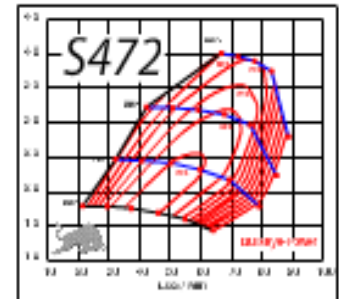

Turbos - S200 Turbocharger - For any application of 300-550 whp

Turbo part#	Compressor Wheel			Turbine Wheel	
	Ind.	Exd.	Trim	Ind.	Exd.
S256	56mm	80mm	50	61.5mm	69.5mm
S256	56mm	80mm	50	64mm	74mm
S259	59mm	80mm	44	61.5mm	69.5mm
S259	59mm	80mm	44	64mm	74mm

Turbos - S300 Turbocharger - For any application of 500-900 whp

Turbo part#	Compressor Wheel		Turbine Wheel		
	Ind.	Exd.	Ind.	Exd.	
S362	62mm	84.6mm	54	76.3mm	67.6mm
S364	64mm	87.6mm	54	76.1mm	66.7mm
S366	66mm	92.7mm	51	76.3mm	67.7mm
S366	66mm	92.7mm	51	80.1mm	71.0mm
S368	68mm	101.9mm	45	83.4mm	74.3mm
S372	71.8mm	101.9mm	50	83.4mm	74.3mm
S375	74.6mm	101.9mm	50	83.4mm	74.3mm
S375	74.6mm	101.9mm	50	87mm	80mm

Turbine Options			
part#	outlet	inlet	a/r
310100-1	SVO 5	T3	.55
310100-2	4 Bolt	T3	.55
310100-3	6 Bolt	T3	.70
310100-4	6 Bolt	T3	.85
310100-6	V-Band	T4	.88
310100-7	V-Band	T4	.91
310100-9	V-Band	T4	.90
310100-10	V-Band	T4	.90
310100-11	V-Band	T4	1.10
310100-12	V-Band	T4	1.10
310100-13	V-Band	T4	1.25

Turbos - S400 Turbocharger - For any application of 500-1800 whp

Turbo part#	Compressor Wheel		Turbine Wheel	
	Ind.	Exd.	Ind.	Exd.
S472	72mm	101.9mm	83mm	75mm
S472	72mm	101.9mm	87mm	80mm
S472	72mm	101.9mm	96mm	88mm
S475	75mm	101.9mm	83mm	75mm
S475	75mm	101.9mm	87mm	80mm
S475	75mm	101.9mm	96mm	88mm
S480	80mm	110mm	87mm	80mm
S480	80mm	110mm	96mm	88mm
S483	83mm	119mm	87mm	80mm
S483	83mm	119mm	96mm	88mm
S487	87mm		108mm	98mm
S491	91mm		108mm	98mm